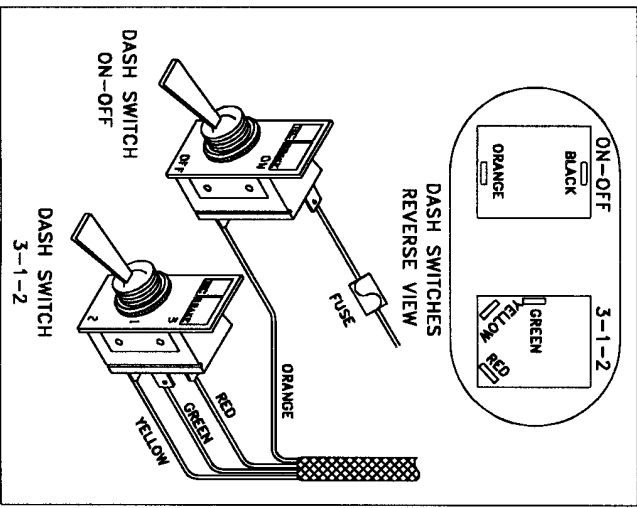

FUEL PUMP SWITCH (EXTERNAL)

TEC BRAKE T140A, T440/A WIRING DIAGRAM FOR CUMMINS 91N14 STC ENGINE SERIES