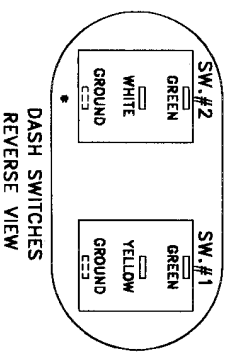

WRDIA425.DWG

DASH SW. #1

DASH SW. #2

FOOT SWITCH (OPTIONAL)

FUEL PUMP SWITCH (EXTERNAL)

FRONT HOUSING

CENTER HOUSING

REAR HOUSING

* FOR LIGHTED DASH SWITCHES ONLY

DASH SWITCHES REVERSE VIEW

TEC BRAKE T425A, T430A WIRING DIAGRAM FOR CUMMINS 855 & NTC / 88 NT ENGINE SERIES

OPTIONAL DASH SWITCHES ON/OFF AND 3-1-2 SELECTOR SWITCH

DASH SWITCHES REVERSE VIEW