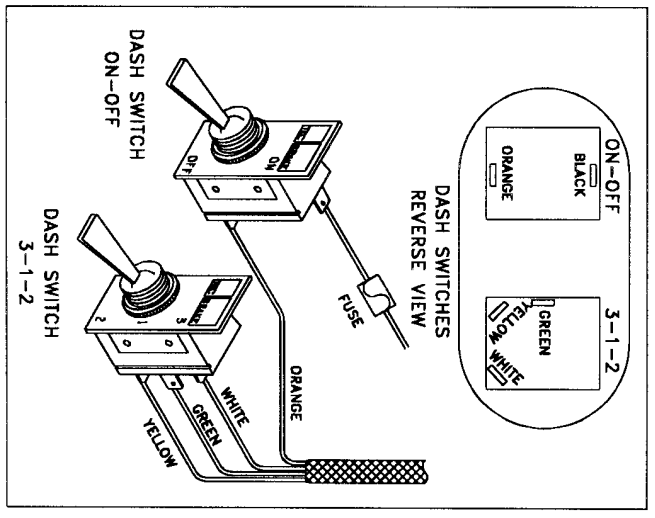

WRDIA425.DWG

DASH SW. #1

DASH SW. #2

FOOT SWITCH (OPTIONAL)

FUEL PUMP SWITCH (EXTERNAL)

FRONT HOUSING

CENTER HOUSING

REAR HOUSING

* FOR LIGHTED DASH SWITCHES ONLY

DASH SWITCHES REVERSE VIEW

TEC BRAKE T425A, T430A WIRING DIAGRAM FOR CUMMINS 855 & NTC / 88 NT ENGINE SERIES

OPTIONAL DASH SWITCHES ON/OFF AND 3-1-2 SELECTOR SWITCH

DASH SWITCHES REVERSE VIEW

DASH SWITCH ON-OFF

DASH SWITCH 3-1-2

Bulletin No. T8990110 06/02/97