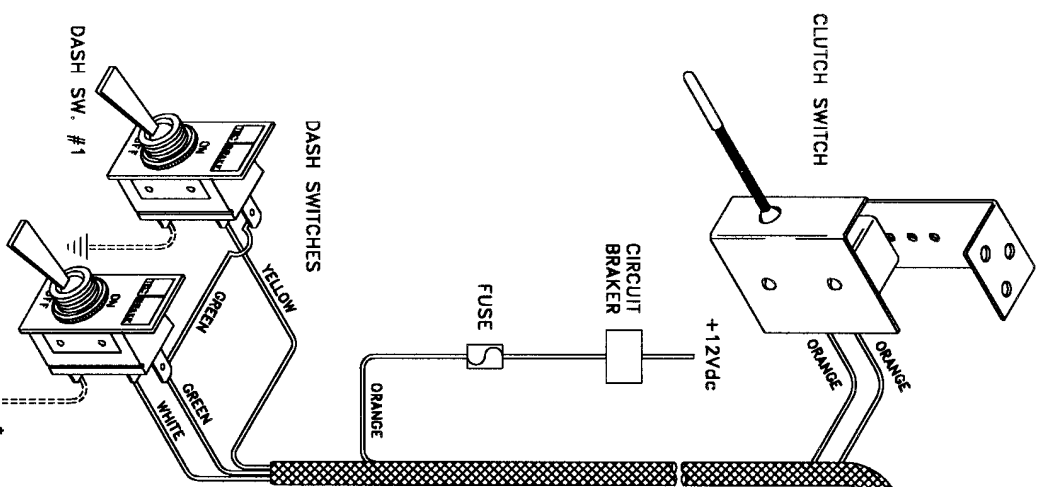

WRDIA425.DWG

DASH SW. #1

DASH SW. #2

FOOT SWITCH (OPTIONAL)

FUEL PUMP SWITCH (EXTERNAL)

FRONT HOUSING

CENTER HOUSING

REAR HOUSING

* FOR LIGHTED DASH SWITCHES ONLY

DASH SWITCHES REVERSE VIEW

TEC BRAKE T425A, T430A WIRING DIAGRAM FOR CUMMINS 855 & NTC / 88 NT ENGINE SERIES

OPTIONAL DASH SWITCHES ON/OFF AND 3-1-2 SELECTOR SWITCH

DASH SWITCHES REVERSE VIEW

DASH SWITCH ON-OFF

DASH SWITCH 3-1-2

Bulletin No. T8990110 06/02/97