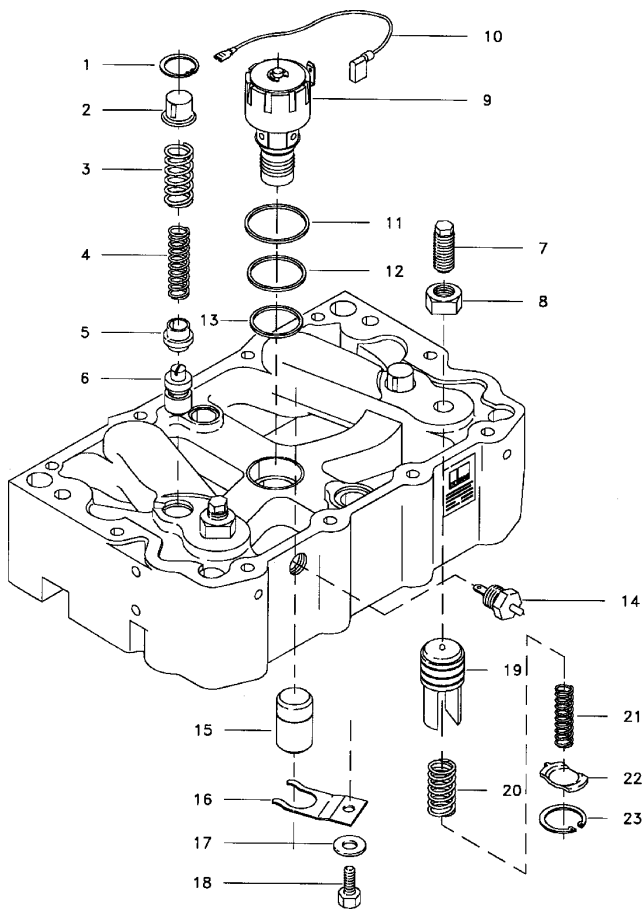

Indented part numbers are included in parts under which they are indented.

ADJUSTING SCREW

SCREW QTY/ PART NO.	HSG.	COLOR CODE	LASH SETTING
TB900022	2	Green	0.023"
TB900023	2	Brown	0.023"

MODEL T450A/B HOUSING ASSEMBLY Part No. TB940057

REF.	PART NO.	DESCRIPTION	QTY/HSG.
1	TJ011284	RING, RETAINER	2
2	TJ011252	COVER, CONTROL VALVE	2
3	TJ011253	SPRING, CTRL. VALVE, OUTER	2
4	TJ007500	SPRING, CTRL. VALVE, INNER	2
5	TJ011251	COLLAR, CONTROL VALVE	2
6	TJ011930	CONTROL VALVE	2
7	TB900022	ADJUSTING SCREW (GREEN)	2
7	TB900023	ADJUSTING SCREW (BROWN)	2
8	TB909354	NUT, JAM	2
9	TJ016440	SOLENOID VALVE (12 VOLT)	1
10	TJ014619	HARNESS, SOLENOID	1
11	TJ001081	SEAL RING, UPPER	1
12	TJ001082	SEAL RING, MIDDLE	1
13	TJ001083	SEAL RING, LOWER	1
14	TB917366	TERMINAL ASSEMBLY	1
15	TB900025	MASTER PISTON (3/4")	2
16	TJ018792	SPRING, FLAT	2
17	TJ001030	WASHER, PLAIN	2
18	TJ001492	CAPSCREW	2
19	TB900024	SLAVE PISTON ASSEMBLY	2
20	TB900026	SPRING, SLAVE PISTON, OUTER	2
21	TB900027	SPRING, SLAVE PISTON, INNER	2
22	TB924849	RETAINER, SPRING	2
23	TB902023	RING, RETAINER	2

ATTACHING PARTS GROUP

Part No. TB940006

REF.	PARTNO.	DESCRIPTION	QTY./ENG.
1	TJ016828	SCREW (12 PT.)	18
2	TJ016846	GASKET, BRAKE	3

ATTACHING PARTS

HOUSING ASSEMBLY

CONTROL GROUP- CELECT ENGINES
Part No. TB940008

REF.	PART NO.	DESCRIPTION	QTY./ENG.
1	TJ016264	SWITCH,DASH (W/GOLD)	1
2	TJ001305	PLATE, SWITCH, ON-OFF	1
3	TJ003278	TERMINAL (FAST ON)	5
4	TJ002957	SWITCH, TOGGLE, 3 POSITION	1
5	TJ002959	PLATE, SWITCH (3-1-2)	1
6	TJ016933	RELAY	1
7	TJ017593	BASE, RELAY, W/HARNESS	1
8	TJ017416	HARNESS, ENGINE	1
NI	TJ018187	HARNESS, SELECTOR SW.	1
NI	TJ006833	TIE, CABLE	8
NI	TJ003707	SHRINK TUBE	5
NI	TJ001534	DIODE	1