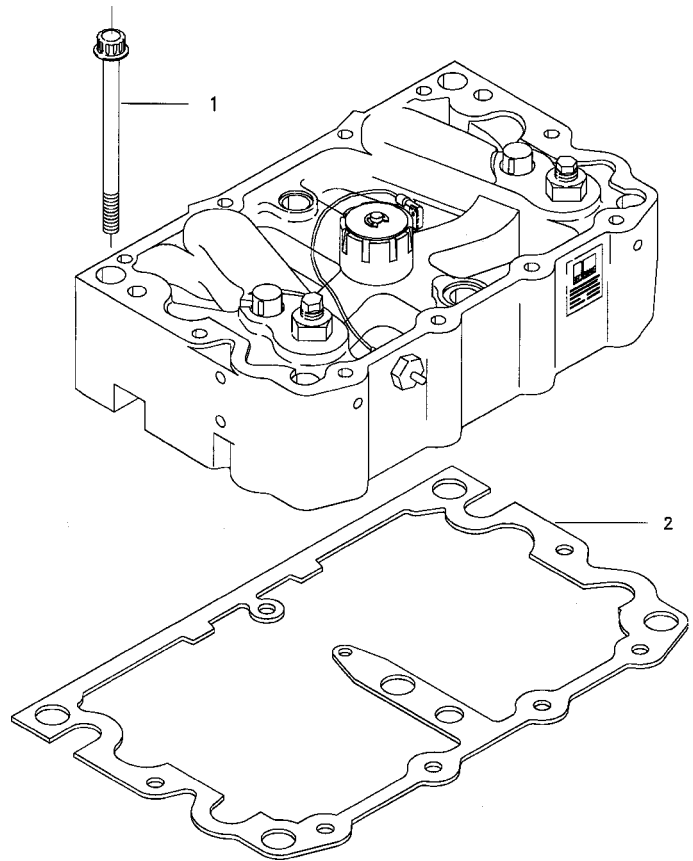

ENGINE BRAKE KIT CONTENTS AND OPTIONAL PARTS

PART NO.	DESCRIPTION	QTY./ENG.
TB960017	BRAKE KIT, W/OUT CTRL. GRP.	
TB940058	KIT,LITERATURE	1
TB940057	HOUSING ASSEMBLY	3
TB940006	ATTACHING PARTS GROUP	1
TB900003	FEELER GAUGE (0.023")	

Indented part numbers are included in parts under which they are indented.

ADJUSTING SCREW

SCREW QTY/ PART NO.	HSG.	COLOR CODE	LASH SETTING
TB900022	2	Green	0.023"
TB900023	2	Brown	0.023"

MODEL T450A/B HOUSING ASSEMBLY Part No. TB940057

REF.	PART NO.	DESCRIPTION	QTY/HSG.
1	TJ011284	RING, RETAINER	2
2	TJ011252	COVER, CONTROL VALVE	2
3	TJ011253	SPRING, CTRL. VALVE, OUTER	2
4	TJ007500	SPRING, CTRL. VALVE, INNER	2
5	TJ011251	COLLAR, CONTROL VALVE	2
6	TJ011930	CONTROL VALVE	2
7	TB900022	ADJUSTING SCREW (GREEN)	2
7	TB900023	ADJUSTING SCREW (BROWN)	2
8	TB909354	NUT, JAM	2
9	TJ016440	SOLENOID VALVE (12 VOLT)	1
10	TJ014619	HARNESS, SOLENOID	1
11	TJ001081	SEAL RING, UPPER	1
12	TJ001082	SEAL RING, MIDDLE	1
13	TJ001083	SEAL RING, LOWER	1
14	TB917366	TERMINAL ASSEMBLY	1
15	TB900025	MASTER PISTON (3/4")	2
16	TJ018792	SPRING, FLAT	2
17	TJ001030	WASHER, PLAIN	2
18	TJ001492	CAPSCREW	2
19	TB900024	SLAVE PISTON ASSEMBLY	2
20	TB900026	SPRING, SLAVE PISTON, OUTER	2
21	TB900027	SPRING, SLAVE PISTON, INNER	2
22	TB924849	RETAINER, SPRING	2
23	TB902023	RING, RETAINER	2

ATTACHING PARTS GROUP

Part No. TB940006

REF.	PARTNO.	DESCRIPTION	QTY./ENG.
1	TJ016828	SCREW (12 PT.)	18
2	TJ016846	GASKET, BRAKE	3

ATTACHING PARTS

HOUSING ASSEMBLY

CONTROL GROUP- CELECT ENGINES
Part No. TB940008