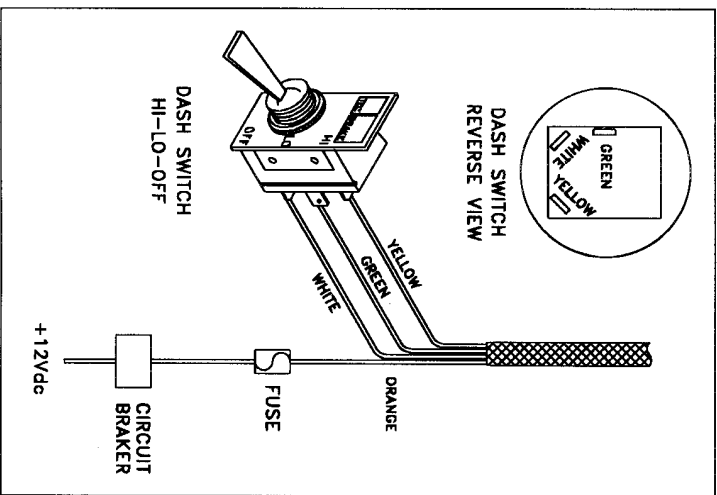

FOOT SWITCH
(OPTIONAL)

FRONT HOUSING

REAR HOUSING

HARNES

CLUTCH SWITCH

DASH SWITCHES

DASH SWITCHES
REVERSE VIEW

* FOR LIGHTED DASH
SWITCHES ONLY

FUEL PUMP
SWITCH (EXTERNAL)

OPTIONAL DASH SWITCH
HI-LO-OFF

TEC BRAKE T346A WIRING DIAGRAM
FOR CATERPILLAR 3406 ENGINES
MECHANICAL FUEL SYSTEM