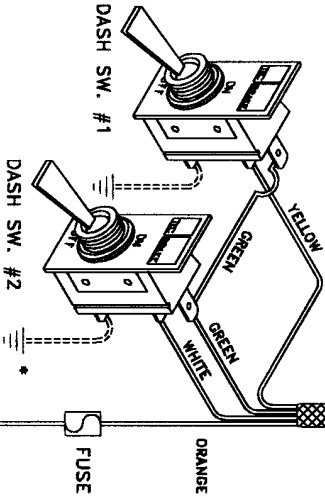

FOOT SWITCH
(OPTIONAL)

FRONT HOUSING

REAR HOUSING

HARNES

CLUTCH SWITCH

DASH SWITCHES

DASH SWITCHES
REVERSE VIEW

* FOR LIGHTED DASH
SWITCHES ONLY

FUEL PUMP
SWITCH (EXTERNAL)

OPTIONAL DASH SWITCH
HI-LO-OFF

TEC BRAKE T346A WIRING DIAGRAM
FOR CATERPILLAR 3406 ENGINES
MECHANICAL FUEL SYSTEM