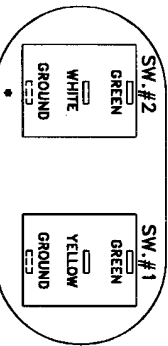

FOOT SWITCH
(OPTIONAL)

FRONT HOUSING

REAR HOUSING

HARNES

CLUTCH SWITCH

DASH SWITCHES

DASH SWITCHES
REVERSE VIEW

* FOR LIGHTED DASH
SWITCHES ONLY

FUEL PUMP
SWITCH (EXTERNAL)

OPTIONAL DASH SWITCH
HI-LO-OFF

TEC BRAKE T346A WIRING DIAGRAM
FOR CATERPILLAR 3406 ENGINES
MECHANICAL FUEL SYSTEM