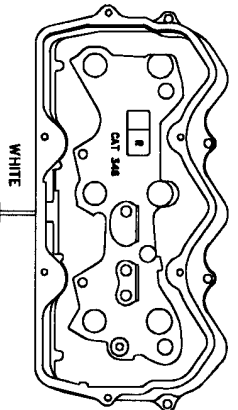

FOOT SWITCH
(OPTIONAL)

FRONT HOUSING

REAR HOUSING

HARNES

CLUTCH SWITCH

DASH SWITCHES

DASH SWITCHES
REVERSE VIEW

* FOR LIGHTED DASH
SWITCHES ONLY

FUEL PUMP
SWITCH (EXTERNAL)

OPTIONAL DASH SWITCH
HI-LO-OFF

TEC BRAKE T346A WIRING DIAGRAM
FOR CATERPILLAR 3406 ENGINES
MECHANICAL FUEL SYSTEM