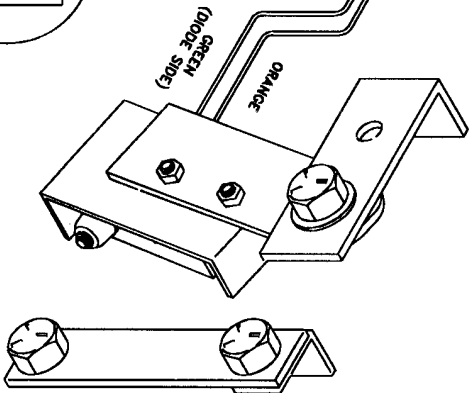

FOOT SWITCH
(OPTIONAL)

FRONT HOUSING

REAR HOUSING

HARNES

CLUTCH SWITCH

DASH SWITCHES

DASH SWITCHES
REVERSE VIEW

* FOR LIGHTED DASH
SWITCHES ONLY

FUEL PUMP
SWITCH (EXTERNAL)

OPTIONAL DASH SWITCH
HI-LO-OFF

TEC BRAKE T346A WIRING DIAGRAM
FOR CATERPILLAR 3406 ENGINES
MECHANICAL FUEL SYSTEM